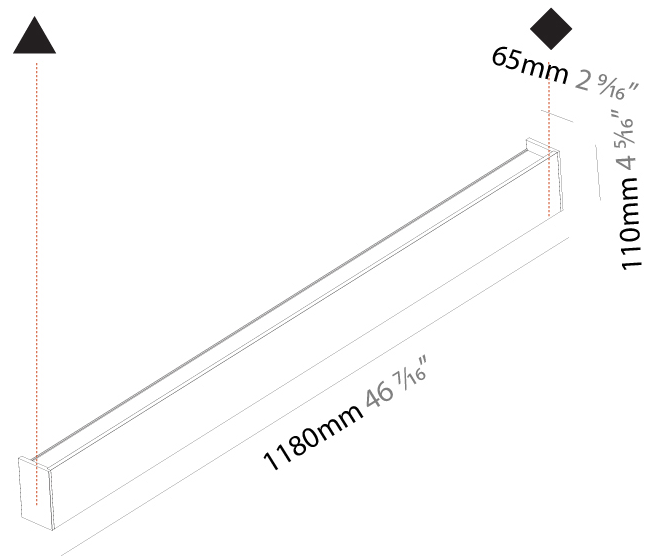

GENERAL

Series: Never Ending
Brand: Prolicht
Division: Architectural
Mounting Type: Surface
Mounting Location: Wall
Subcategory: Profile

PHYSICAL

Shape: Rectangle
Length (mm): 1180
Length (in): 46 ⁷/₁₆
Height (mm): 110
Depth (mm): 65
Height (in): 4 ⁵/₁₆
Depth (in): 2 ⁷/₁₆
Light Distribution: Direct / Indirect
Weight (kg): 4.4
Weight (lbs): 9.70
Diffuser: PMMA - Opal
Fixture Finish: ANA / SSR / BKV / CWI / CRY / HAB / MSR / UFT / ITA / RUA / OGR / FTG / MYG / RWR / LOD / PUS / FRO / FUP / KIA / POP / BLS / SPG / MEY / GOH / GUM / CHC / COM / ABZ / JAG / OBR / MOS / ROR
Fixture Material: Extruded Aluminum

ELECTRICAL

Lamp Type: LED (Zhaga Standard)
Input Wattage (W): 20
Total Output Wattage (W): 16 / 14.8 (3500K)
Dimming: Non-Dimming / Phase Dimming (120Vac only) / 0-10V Dimming
Driver Included: Yes
Driver Location: Integrated
Driver Type: Constant Current - 120 / 277Vac
Driver Class: Class 2
Input Voltage (V): 120 - 277
Constant Current (MA): 350 / 500 (3500K)

LED

Color Temperature (°K): 3000 / 3500 / 4000
Max. Delivered Lumen (lm): 1220 / 1264 / 1290
CRI: >80 CRI
Lamp Life (hrs): 50000

OPTICAL

RATINGS AND CERTIFICATIONS

Certified By: Certified for North American Standards
IP rating: IP20

PROJECT
TYPE
SPECIFIER
QUANTITY
DATE