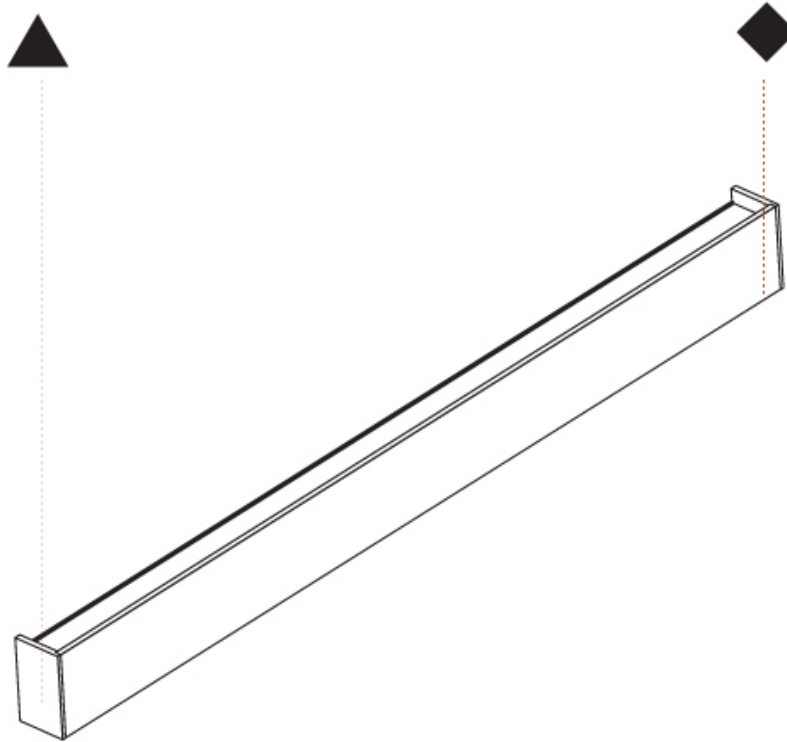

A33281-

PROJECT	_____
TYPE	_____
SPECIFIER	_____
QUANTITY	_____
DATE	_____